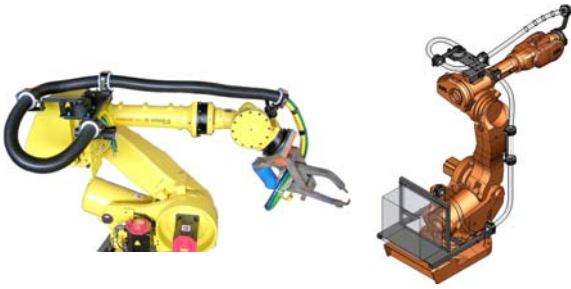

# Robot Dressings/ Cable Management & Power Distribution

Engineered Solutions & Services

Support Assemblies & Manifolds

Clamps & Inserts

Cables & Grips

Brackets & Cable Management

Enclosure Assemblies

- Stability– over 50 years in business
- Experienced representation
- Timely response to customer requests/ requirements
- Deliveries– many stocked components to 15 day lead times
- Focused efforts– manufacturing