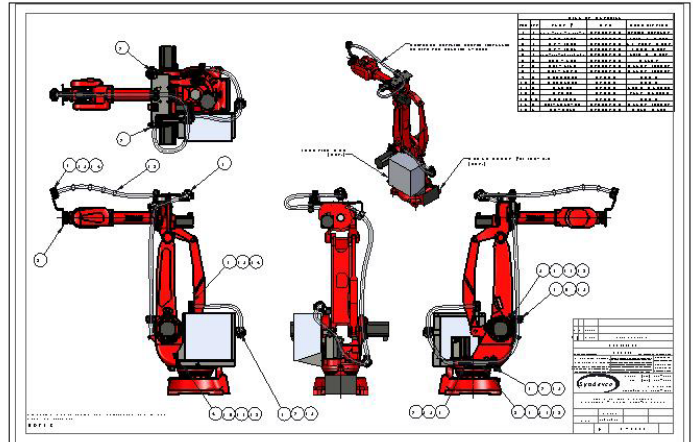

## FEATURES

- 2D Drawings
- 3D Models
- Mechanical Design/ Control Design
- BOM creation
- Two State of Michigan licensed Professional Engineers on staff
- Custom designs for dressouts from base of the robot to the tool (base, axis 1, axis 2, axis 3, axis 4, axis 5, axis 6)
- Dress Consultation—On– Site
- Dress Consultation– Remote Video

### 2D Drawings

### Dressout Axis 1 to Axis 6

- Spring Retract Dress solution
- Axis 1 to Axis 3 created for application
- Control Assembly mounted on Axis 1