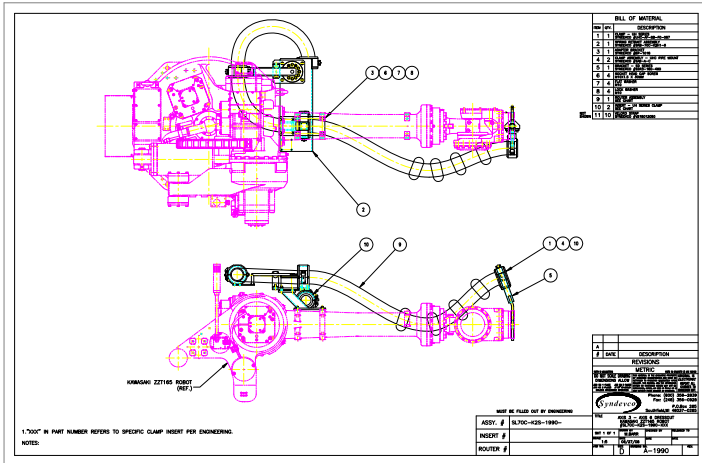

## FEATURES

- 2D Drawings
- 3D Models
- Mechanical Design/ Control Design
- BOM creation
- Two State of Michigan licensed Professional Engineers on staff
- Custom designs for dressouts from base of the robot to the tool (base, axis 1, axis 2, axis 3, axis 4, axis 5, axis 6)
- Dress Consultation—On– Site
- Dress Consultation– Remote Video

### 2D Drawings