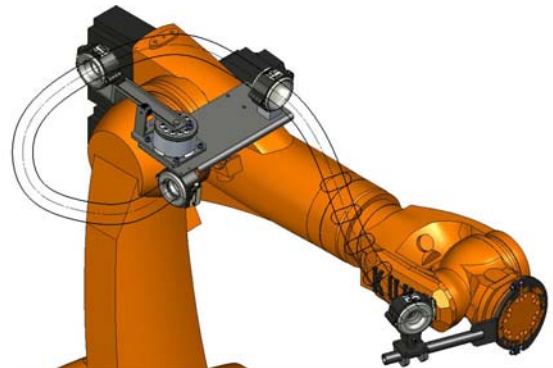

3D Models

Notice: The information contained herein is, to the best of our knowledge, true, accurate and reliable. Since procedures and conditions under which these products may be used are beyond our control, no warranty, expressed or implied, is made to their performance.

Syndevco Inc.

Sheet: 141114

24205 Telegraph Rd - Southfield MI 48033

Toll Free: (800) 356-2839 Local: (248) 356-2839 Fax: (248) 356-0928

visit us at: www.syndevco.com