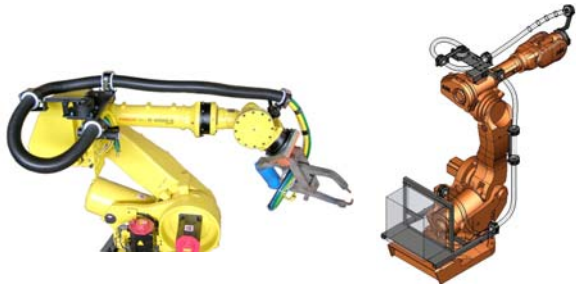

- Stationary
- Swivel Only
- Stationary/ Swivel

Relative Bundle Size
(not to scale)

CLAMP INSERTS

Small, Medium, Large Plastic Inserts

- Single Hole
- Dual Hole
- Corrugated Tube End
- Corrugated Tube In-line
- Corrugated Tube Slider

Small, Medium, Large Urethane Inserts

- Single Hole
- Dual Hole
- Multi- Hole

MUTLI- CLAMP & INSERTS

3 or 6 hole Configurations

- Each hole can be different size
- Max size 25.4 mm

24205 Telegraph Rd. Southfield, MI 48033

Toll Free: 800-356-2839 Local: 248-356-2839 Fax: 248-356-0928

visit us at: www.syndevco.com

Robot Dressings/ Cable Management & Power Distribution

Engineered Solutions & Services

Support Assemblies & Manifolds