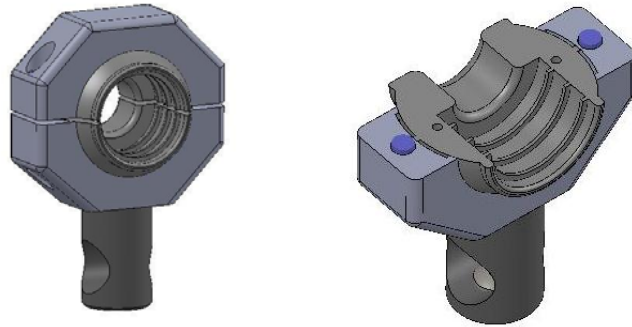

Gimbal Assembly

GIMBAL ASSEMBLY CONFIGURATIONS

Small Gimbal SHG-C36-30-B0P

shown

1pc SHG-B0P
1pc SHG-C36-30

Medium Gimbal UHG-C70-50 shown

with 1pc
UHC-AF-SB-F0-057
Clamp Assembly
(2" wide clamp)
Clamp sold separately

MEDIUM GIMBAL PICTURE EXAMPLE

Notice: The information contained herein is, to the best of our knowledge, true, accurate and reliable. Since procedures and conditions under which these products may be used are beyond our control, no warranty, expressed or implied, is made to their performance.

Syndevco Inc.

24205 Telegraph Rd - Southfield MI 48033

Toll Free: (800) 356-2839 Local: (248) 356-2839 Fax: (248) 356-0928

visit us at: www.syndevco.com