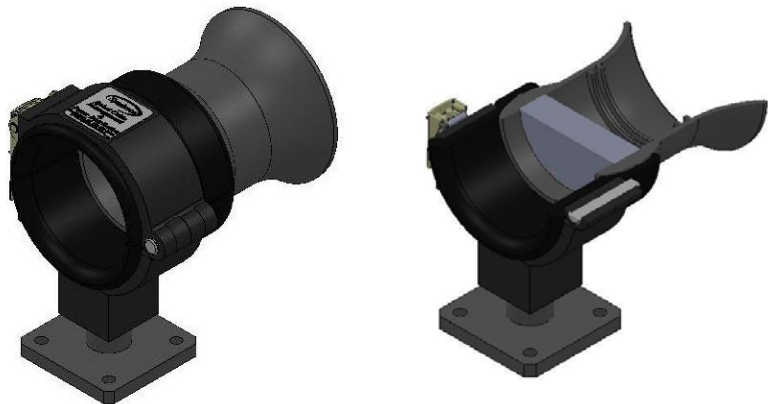

## FEATURES

- Use with Utility Clamps – **Small** and **Medium**
- Color– Black
- Provides additional strain relief for corrugated tubing at joint & connection point
- Approximately 20° orbital pivot capability
- Allows corrugated tube 360° of rotation
- Reduces torsional stress
- Many configurations available
- Custom requirements easily met
- Robot Dress assistance readily available

## GIMBAL ASSEMBLY CONFIGURATIONS

### Small Gimbal SHG-C36-30-B0P

shown

1pc SHG-B0P  
1pc SHG-C36-30

### Medium Gimbal UHG-C70-50 shown

with 1pc  
UHC-AF-SB-F0-057  
Clamp Assembly  
(2" wide clamp)  
Clamp sold separately