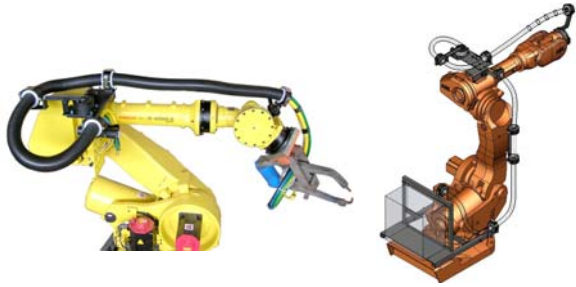

CABLES & GRIPS

CONTROL CABLES

Servo Cables

Rectangular Connectors

Circular Connectors

POWER CABLES

Transgun Cable and Receptacles

- RF series
- C2 series

Power Plug

- 8000 SERIES

Tap Switch

- 2446 SERIES

CABLE GRIPS

Cage Bushings

- Flat/ Oval
- Round

StrainAid– Urethane

- Straight
- 90 degree

Split Bushings

24205 Telegraph Rd. Southfield, MI 48033

Toll Free: 800-356-2839 Local: 248-356-2839 Fax: 248-356-0928

visit us at: www.syndevco.com

Robot Dressings/ Cable Management & Power Distribution