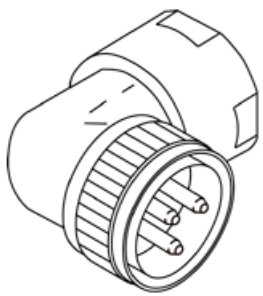

## PART NUMBER SYSTEM

GENERIC PART NUMBER: C2AAB-CCDDE-FG-HH-J  
 SAMPLE PART NUMBER: C2M52-C2F12-BG-10  
 NOTE: ON DUAL ENDED CABLES IDENTIFY MALE END FIRST

C2	END 1		END 2			CABLE			J ADDITIONAL OPTIONS
	AA CONNECTOR STYLE	B STRAIN RELIEF TYPE	CC CONNECTOR TYPE	DD CONNECTOR STYLE	E STRAIN RELIEF TYPE	F CABLE TYPE	G CONDUCTOR CONFIGURATION	HH LENGTH (FEET)	
M1	Straight Male Plug	1 No Strain Relief Cord Grip Only	C2 C2 Style Connector	M1 Straight Male Plug	0 N/A	A BIW (composite)	E 6 AWG 3c.	INSERT CABLE LENGTH IN FEET	Leave blank for none or see a Syndevco Representative for further options
M2	Straight Male Receptacle	2 Urethane StrainAid	0 None	M2 Straight Male Receptacle	1 No Strain Relief Cord Grip Only	B TPC (composite)	F 6 AWG 3c. + 3c (control)		
M5	90 deg Male Plug	3 Basket Weave	See a Syndevco Representative for further options	M5 90 deg Male Plug	2 Urethane StrainAid	C Elocab (composite)	G 4 AWG 3c.		
F1	Straight Female Plug	See a Syndevco Representative for further options		F1 Straight Female Plug	3 Basket Weave	D Carol (composite)	H 4 AWG 3c. + 3c (control)		
F2	Straight Female Receptacle			F2 Straight Female Receptacle	See a Syndevco Representative for further options	E Tiger (composite) See a Syndevco Representative for further options	See a Syndevco Representative for further options		
F5	90 deg Female Plug			F5 90 deg Female Plug					
	See a Syndevco Representative for further options		0 0 None (blunt)						
			L2 Blunt w / lugs						
			See a Syndevco Representative for further options						

## CONNECTOR STYLES

C2F1 Female Straight Plug  
(Line Side)

C2M1 Male Straight Plug  
(Load Side)

C2M2 Male Straight Receptacle  
(Load Side)

C2M5 Male 90 Degree plug  
(Line Side)

C2F5 Female 90 Degree Plug  
(Load Side)