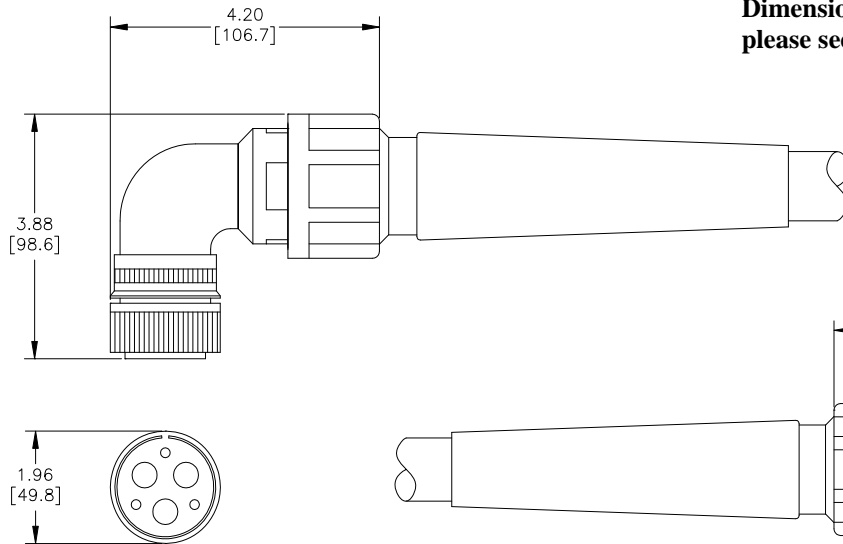

## FEATURES

- 6 AWG - 4 AWG power conductor choices
- Auxiliary conductors available for control connections
- Military style (fine thread style) mating connection
- Choose mating panel mounts from C2 Series Panel Mounts
- Design assistance readily available
- Dressout assistance readily available
- 'Value Added' services available— power distribution assemblies, dense packs, complete dressouts

## DIMENSIONS

### 90 Degree Plug

Dimensions are reference only— for exact information please see a Syndevco Representative.

### Straight Receptacle

Units of Measure: inches  
[mm]

Notice: The information contained herein is, to the best of our knowledge, true, accurate and reliable. Since procedures and conditions under which these products may be used are beyond our control, no warranty, expressed or implied, is made to their performance.