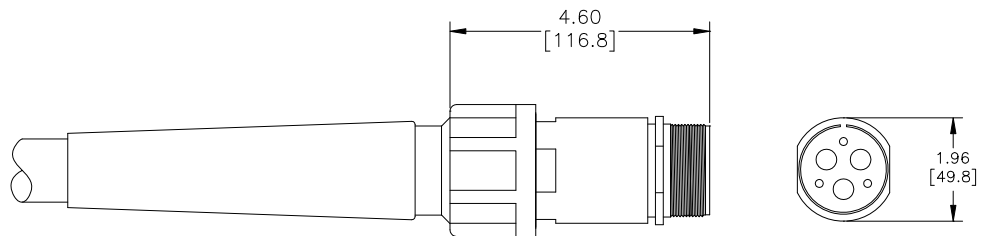

## FEATURES

- 6 AWG - 4 AWG power conductor choices
- Auxiliary conductors available for control connections
- Military style (fine thread style) mating connection
- Choose mating panel mounts from C2 Series Panel Mounts
- Design assistance readily available
- Dressout assistance readily available
- 'Value Added' services available— power distribution assemblies, dense packs, complete dressouts

## DIMENSIONS

### 90 Degree Plug

Dimensions are reference only— for exact information please see a Syndevco Representative.

### Straight Receptacle

Units of Measure: inches  
[mm]

Notice: The information contained herein is, to the best of our knowledge, true, accurate and reliable. Since procedures and conditions under which these products may be used are beyond our control, no warranty, expressed or implied, is made to their performance.