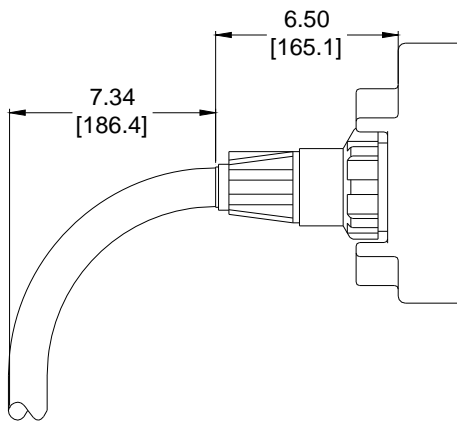

## FEATURES

- No moving parts– no wiper– just reposition the plug to get up to 3 different settings
- Contacts are silver-plated copper
- Connector constructed of nonconductive material
- 600 Volt rated
- 90 degree Celsius rated
- 150 Amps @ 30 degree Celsius continuous current capacity
- Straight and 90 degree plug heads available
- Waterproof transformer receptacle
- Custom lengths of cables readily available
- 2 AWG type W cable used as a standard
- Custom type and brand of cable available
- ‘Value Added’ services available

## PART NUMBERING

**STANDARD  
STRAIGHT  
2446-W-XX**

**STANDARD  
90 DEGREE  
2446-H90-XX**

**OPTIONAL  
90 DEGREE  
(OPPOSITE KEYWAY)  
2446-H90B-XX**

**2446-4**

**XX in part number denotes length in feet  
For special options see a Syndevco representative**

## DIMENSIONS

Units of Measure    inches  
   [mm]

**Cable Plug (Face View)**  
[do not scale]

**2446-4 Tap Switch**

**2446-W Cable Assembly**

**2446-H90 Cable Assembly**

Notice: The information contained herein is, to the best of our knowledge, true, accurate and reliable. Since procedures and conditions under which these products may be used are beyond our control, no warranty, expressed or implied, is made to their performance.