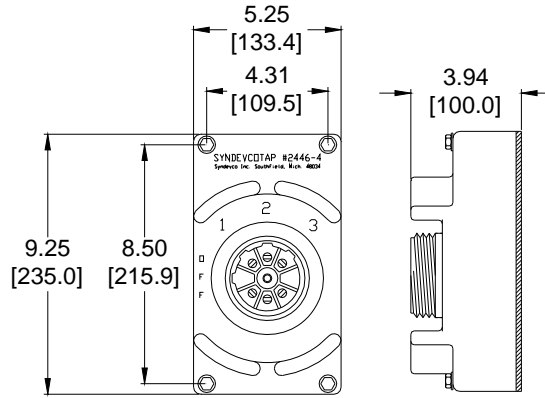

## PART NUMBERING

**STANDARD  
STRAIGHT  
2446-W-XX**

**STANDARD  
90 DEGREE  
2446-H90-XX**

**OPTIONAL  
90 DEGREE  
(OPPOSITE KEYWAY)  
2446-H90B-XX**

**2446-4**

**XX in part number denotes length in feet  
For special options see a Syndevco representative**

## DIMENSIONS

Units of Measure    inches  
   [mm]

**Cable Plug (Face View)**  
[do not scale]

**2446-4 Tap Switch**

**2446-W Cable Assembly**

**2446-H90 Cable Assembly**

Notice: The information contained herein is, to the best of our knowledge, true, accurate and reliable. Since procedures and conditions under which these products may be used are beyond our control, no warranty, expressed or implied, is made to their performance.