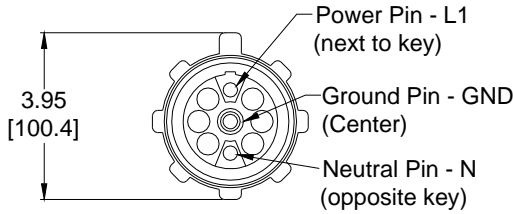

## DIMENSIONS

Units of Measure    inches  
   [mm]

**Cable Plug (Face View)**  
[do not scale]

**2446-4 Tap Switch**

**2446-W Cable Assembly**

**2446-H90 Cable Assembly**

Notice: The information contained herein is, to the best of our knowledge, true, accurate and reliable. Since procedures and conditions under which these products may be used are beyond our control, no warranty, expressed or implied, is made to their performance.