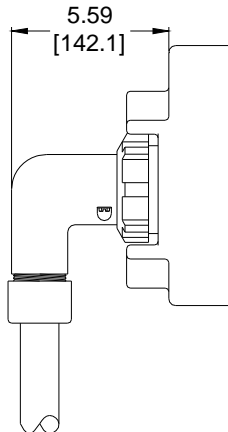

# 2446 Series Tap Switch and Cable

## DIMENSIONS

Units of Measure    inches  
   [mm]

**Cable Plug (Face View)**  
[do not scale]

**2446-4 Tap Switch**

**2446-W Cable Assembly**

**2446-H90 Cable Assembly**

Notice: The information contained herein is, to the best of our knowledge, true, accurate and reliable. Since procedures and conditions under which these products may be used are beyond our control, no warranty, expressed or implied, is made to their performance.