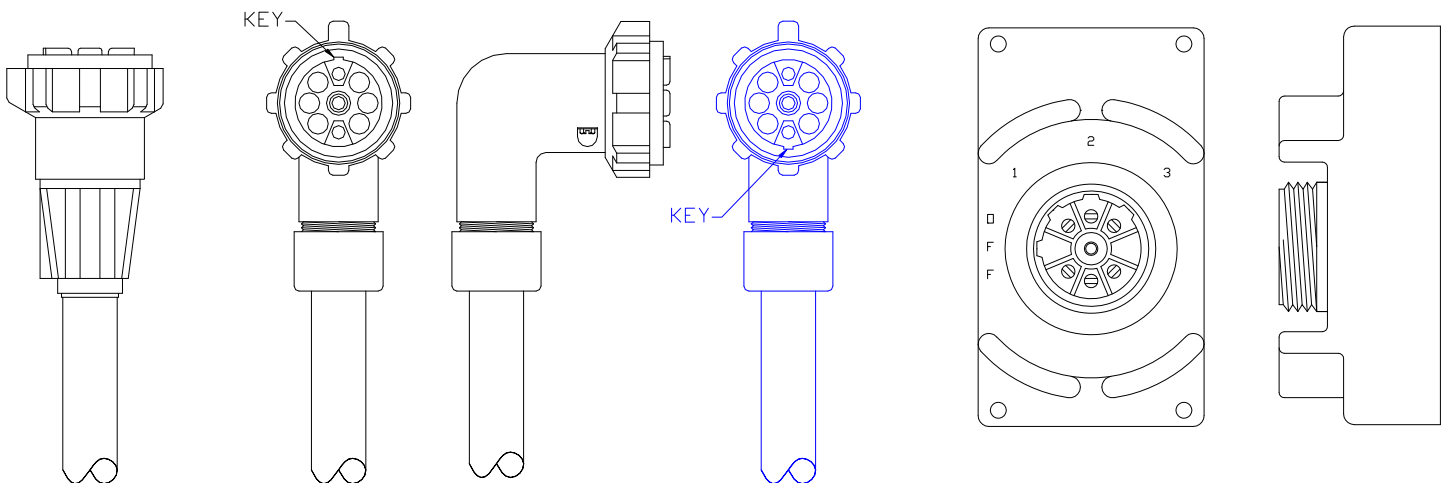

PART NUMBERING

**STANDARD
STRAIGHT
2446-W-XX**

**STANDARD
90 DEGREE
2446-H90-XX**

**OPTIONAL
90 DEGREE
(OPPOSITE KEYWAY)
2446-H90B-XX**

2446-4