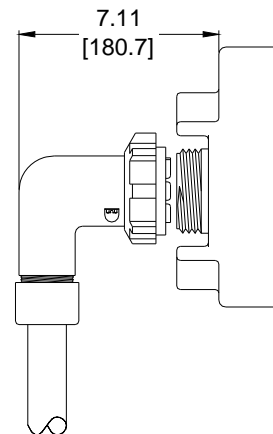

## FEATURES

- No moving parts– no wiper– just reposition the plug to get up to 3 different settings
- Contacts are silver-plated copper
- Connector constructed of nonconductive material
- 600 Volt rated
- 90 degree Celsius rated
- 150 Amps @ 30 degree Celsius continuous current capacity
- Straight and 90 degree plug heads available
- Waterproof transformer receptacle
- Custom lengths of cables readily available
- 2 AWG type W cable used as a standard
- Custom type and brand of cable available
- ‘Value Added’ services available

## PART NUMBERING

**STANDARD  
STRAIGHT  
2446-W-XX**

**STANDARD  
90 DEGREE  
2446-H90-XX**

**OPTIONAL  
90 DEGREE  
(OPPOSITE KEYWAY)  
2446-H90B-XX**

**2446-4**

**XX in part number denotes length in feet  
For special options see a Syndevco representative**

# 2446 Series Tap Switch and Cable

## DIMENSIONS

Units of Measure    inches  
   [mm]

**Cable Plug (Face View)**  
[do not scale]

**2446-4 Tap Switch**

**2446-W Cable Assembly**

**2446-H90 Cable Assembly**

Notice: The information contained herein is, to the best of our knowledge, true, accurate and reliable. Since procedures and conditions under which these products may be used are beyond our control, no warranty, expressed or implied, is made to their performance.