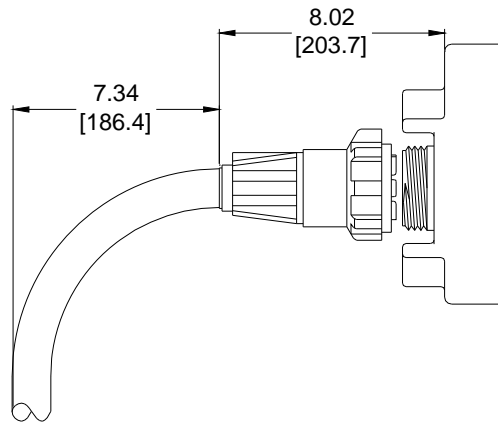

## FEATURES

- No moving parts– no wiper– just reposition the plug to get up to 3 different settings
- Contacts are silver-plated copper
- Connector constructed of nonconductive material
- 600 Volt rated
- 90 degree Celsius rated
- 150 Amps @ 30 degree Celsius continuous current capacity
- Straight and 90 degree plug heads available
- Waterproof transformer receptacle
- Custom lengths of cables readily available
- 2 AWG type W cable used as a standard
- Custom type and brand of cable available
- ‘Value Added’ services available

## DIMENSIONS

Units of Measure    inches  
   [mm]

**Cable Plug (Face View)**  
[do not scale]

**2446-4 Tap Switch**

**2446-W Cable Assembly**

**2446-H90 Cable Assembly**

Notice: The information contained herein is, to the best of our knowledge, true, accurate and reliable. Since procedures and conditions under which these products may be used are beyond our control, no warranty, expressed or implied, is made to their performance.