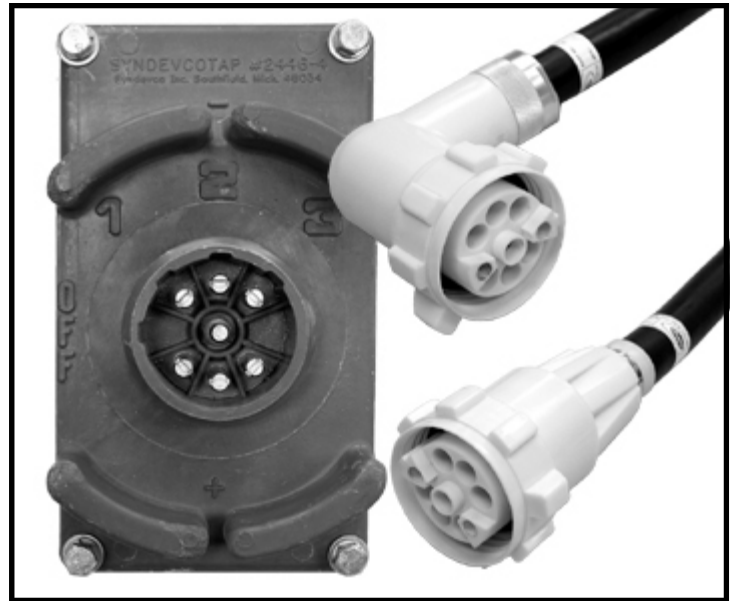

FEATURES

- No moving parts– no wiper– just reposition the plug to get up to 3 different settings
- Contacts are silver-plated copper
- Connector constructed of nonconductive material
- 600 Volt rated
- 90 degree Celsius rated
- 150 Amps @ 30 degree Celsius continuous current capacity
- Straight and 90 degree plug heads available
- Waterproof transformer receptacle
- Custom lengths of cables readily available
- 2 AWG type W cable used as a standard
- Custom type and brand of cable available
- ‘Value Added’ services available