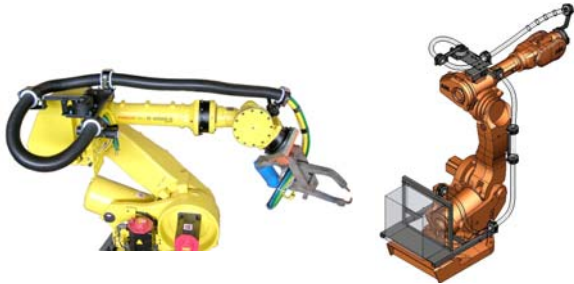

SUPPORT ASSEMBLIES & MANIFOLDS

SUPPORT ASSEMBLIES

Dense Packs

- Gun Mount
- Arm Mount
- Hip Mount
- Base Mount

Utility Assemblies

- Air/ Water
- Air Only

MANIFOLDS

Wye Manifolds

- Single Stack
- Double Stack

Hex Manifolds

- NPT
- BSPT
- BSPP (G-Port)

24205 Telegraph Rd. Southfield, MI 48033

Toll Free: 800-356-2839 Local: 248-356-2839 Fax: 248-356-0928

visit us at: www.syndevco.com

Robot Dressings/ Cable Management & Power Distribution

Engineered Solutions & Services

Support Assemblies & Manifolds

Clamps & Inserts

Cables & Grips

Brackets & Cable Management

Enclosure Assemblies

- Stability– over 50 years in business
- Experienced representation
- Timely response to customer requests/ requirements
- Deliveries– many stocked components to 15 day lead times
- Focused efforts– manufacturing