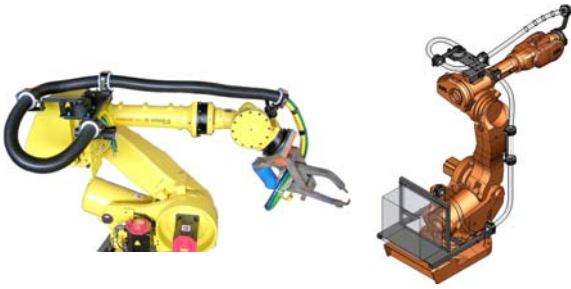

- On-site
- In-House

24205 Telegraph Rd. Southfield, MI 48033

Toll Free: 800-356-2839 Local: 248-356-2839 Fax: 248-356-0928

visit us at: www.syndevco.com

Robot Dressings/ Cable Management & Power Distribution