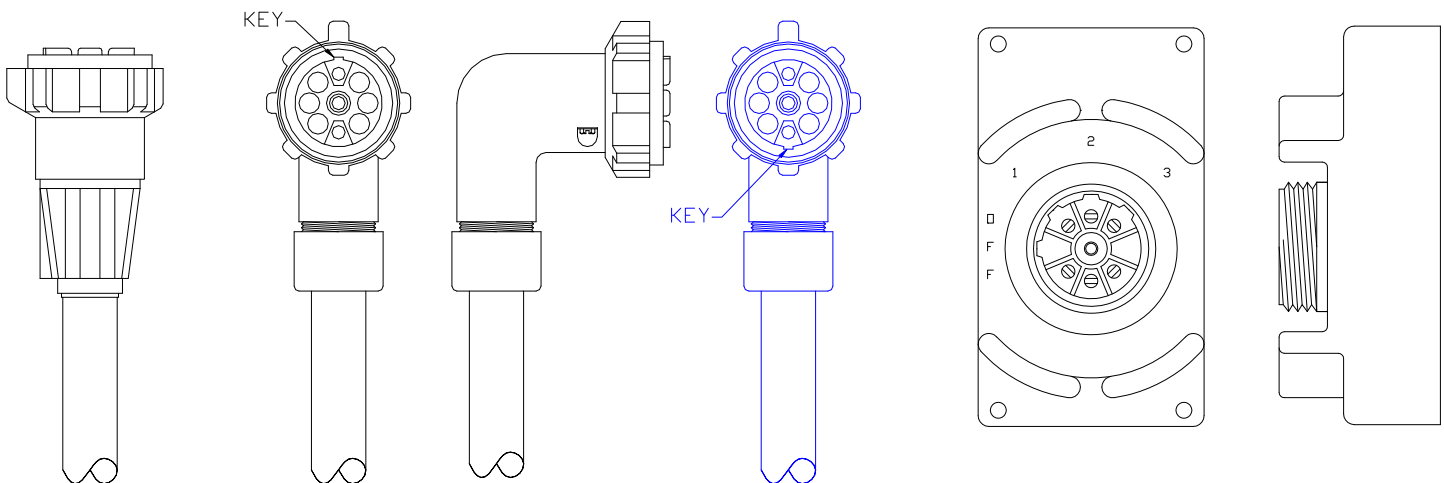

PART NUMBERING

**STANDARD
STRAIGHT
2446-W-XX**

**STANDARD
90 DEGREE
2446-H90-XX**

**OPTIONAL
90 DEGREE
(OPPOSITE KEYWAY)
2446-H90B-XX**

2446-4