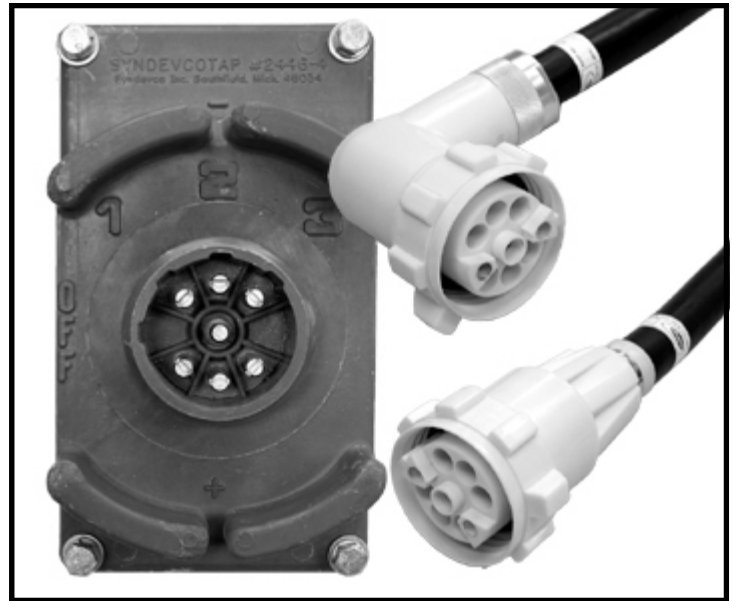

FEATURES

- No moving parts– no wiper– just reposition the plug to get up to 3 different settings
- Contacts are silver-plated copper
- Connector constructed of nonconductive material
- 600 Volt rated
- 90 degree Celsius rated
- 150 Amps @ 30 degree Celsius continuous current capacity
- Straight and 90 degree plug heads available
- Waterproof transformer receptacle
- Custom lengths of cables readily available
- 2 AWG type W cable used as a standard
- Custom type and brand of cable available
- ‘Value Added’ services available