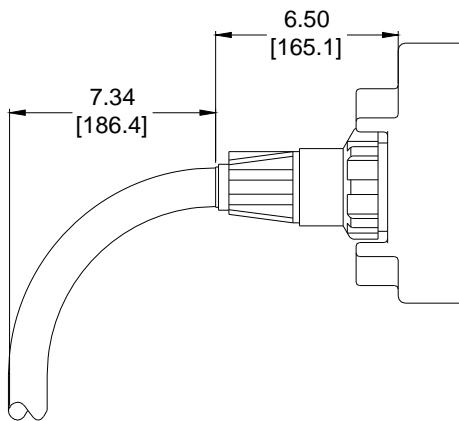

2446 Series Tap Switch and Cable

(248) 356-2839

Constructed from nonconductive material, has no moving parts and is waterproof for safety

FEATURES

- No moving parts– no wiper– just reposition the plug to get up to 3 different settings
- Contacts are silver-plated copper
- Connector constructed of nonconductive material
- 600 Volt rated
- 90 degree Celsius rated
- 150 Amps @ 30 degree Celsius continuous current capacity
- Straight and 90 degree plug heads available
- Waterproof transformer receptacle
- Custom lengths of cables readily available
- 2 AWG type W cable used as a standard
- Custom type and brand of cable available
- ‘Value Added’ services available

PART NUMBERING

**STANDARD
STRAIGHT
2446-W-XX**

**STANDARD
90 DEGREE
2446-H90-XX**

**OPTIONAL
90 DEGREE
(OPPOSITE KEYWAY)
2446-H90B-XX**

2446-4

**XX in part number denotes length in feet
For special options see a Syndevco representative**

2446 Series Tap Switch and Cable

DIMENSIONS

Units of Measure inches
 [mm]

Cable Plug (Face View)
[do not scale]

2446-4 Tap Switch

2446-W Cable Assembly

2446-H90 Cable Assembly

Notice: The information contained herein is, to the best of our knowledge, true, accurate and reliable. Since procedures and conditions under which these products may be used are beyond our control, no warranty, expressed or implied, is made to their performance.