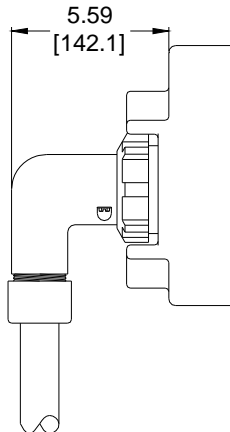

2446 Series Tap Switch and Cable

(248) 356-2839

Constructed from nonconductive material, has no moving parts and is waterproof for safety

FEATURES

- No moving parts– no wiper– just reposition the plug to get up to 3 different settings
- Contacts are silver-plated copper
- Connector constructed of nonconductive material
- 600 Volt rated
- 90 degree Celsius rated
- 150 Amps @ 30 degree Celsius continuous current capacity
- Straight and 90 degree plug heads available
- Waterproof transformer receptacle
- Custom lengths of cables readily available
- 2 AWG type W cable used as a standard
- Custom type and brand of cable available
- ‘Value Added’ services available

PART NUMBERING

**STANDARD
STRAIGHT
2446-W-XX**

**STANDARD
90 DEGREE
2446-H90-XX**

**OPTIONAL
90 DEGREE
(OPPOSITE KEYWAY)
2446-H90B-XX**

2446-4

**XX in part number denotes length in feet
For special options see a Syndevco representative**

2446 Series Tap Switch and Cable

DIMENSIONS

Units of Measure inches
 [mm]

Cable Plug (Face View)
[do not scale]

2446-4 Tap Switch

2446-W Cable Assembly

2446-H90 Cable Assembly

Notice: The information contained herein is, to the best of our knowledge, true, accurate and reliable. Since procedures and conditions under which these products may be used are beyond our control, no warranty, expressed or implied, is made to their performance.