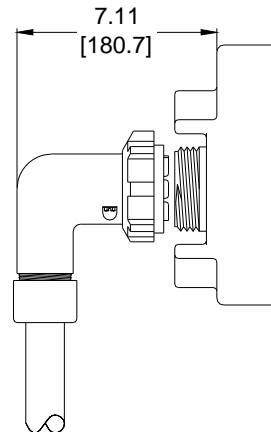

2446 Series Tap Switch and Cable

(248) 356-2839

Constructed from nonconductive material, has no moving parts and is waterproof for safety

FEATURES

- No moving parts– no wiper– just reposition the plug to get up to 3 different settings
- Contacts are silver-plated copper
- Connector constructed of nonconductive material
- 600 Volt rated
- 90 degree Celsius rated
- 150 Amps @ 30 degree Celsius continuous current capacity
- Straight and 90 degree plug heads available
- Waterproof transformer receptacle
- Custom lengths of cables readily available
- 2 AWG type W cable used as a standard
- Custom type and brand of cable available
- ‘Value Added’ services available

PART NUMBERING

**STANDARD
STRAIGHT
2446-W-XX**

**STANDARD
90 DEGREE
2446-H90-XX**

**OPTIONAL
90 DEGREE
(OPPOSITE KEYWAY)
2446-H90B-XX**

2446-4

**XX in part number denotes length in feet
For special options see a Syndevco representative**

2446 Series Tap Switch and Cable

DIMENSIONS

Units of Measure inches
 [mm]

Cable Plug (Face View)
[do not scale]

2446-4 Tap Switch

2446-W Cable Assembly

2446-H90 Cable Assembly

Notice: The information contained herein is, to the best of our knowledge, true, accurate and reliable. Since procedures and conditions under which these products may be used are beyond our control, no warranty, expressed or implied, is made to their performance.