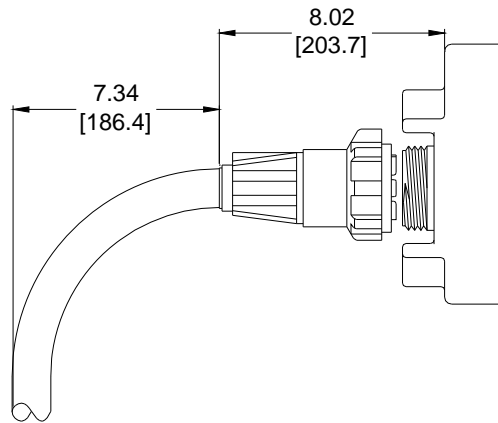

2446 Series Tap Switch and Cable

(248) 356-2839

Constructed from nonconductive material, has no moving parts and is waterproof for safety

FEATURES

- No moving parts– no wiper– just reposition the plug to get up to 3 different settings
- Contacts are silver-plated copper
- Connector constructed of nonconductive material
- 600 Volt rated
- 90 degree Celsius rated
- 150 Amps @ 30 degree Celsius continuous current capacity
- Straight and 90 degree plug heads available
- Waterproof transformer receptacle
- Custom lengths of cables readily available
- 2 AWG type W cable used as a standard
- Custom type and brand of cable available
- ‘Value Added’ services available

PART NUMBERING

**STANDARD
STRAIGHT
2446-W-XX**

**STANDARD
90 DEGREE
2446-H90-XX**

**OPTIONAL
90 DEGREE
(OPPOSITE KEYWAY)
2446-H90B-XX**

2446-4

**XX in part number denotes length in feet
For special options see a Syndevco representative**

2446 Series Tap Switch and Cable

DIMENSIONS

Units of Measure inches
 [mm]

Cable Plug (Face View)
[do not scale]

2446-4 Tap Switch

2446-W Cable Assembly

2446-H90 Cable Assembly

Notice: The information contained herein is, to the best of our knowledge, true, accurate and reliable. Since procedures and conditions under which these products may be used are beyond our control, no warranty, expressed or implied, is made to their performance.