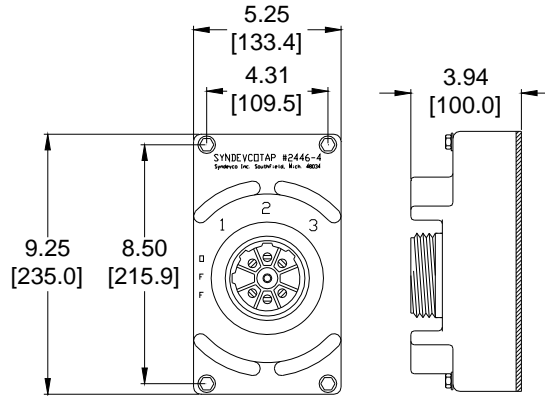

PART NUMBERING

**STANDARD
STRAIGHT
2446-W-XX**

**STANDARD
90 DEGREE
2446-H90-XX**

**OPTIONAL
90 DEGREE
(OPPOSITE KEYWAY)
2446-H90B-XX**

2446-4

**XX in part number denotes length in feet
For special options see a Syndevco representative**

2446 Series Tap Switch and Cable

DIMENSIONS

Units of Measure inches
 [mm]

Cable Plug (Face View)
[do not scale]

2446-4 Tap Switch

2446-W Cable Assembly

2446-H90 Cable Assembly

Notice: The information contained herein is, to the best of our knowledge, true, accurate and reliable. Since procedures and conditions under which these products may be used are beyond our control, no warranty, expressed or implied, is made to their performance.