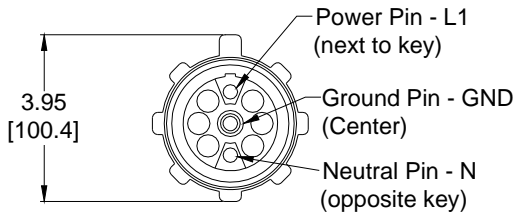

2446 Series Tap Switch and Cable

DIMENSIONS

Units of Measure inches
 [mm]

Cable Plug (Face View)
[do not scale]

2446-4 Tap Switch

2446-W Cable Assembly

2446-H90 Cable Assembly

Notice: The information contained herein is, to the best of our knowledge, true, accurate and reliable. Since procedures and conditions under which these products may be used are beyond our control, no warranty, expressed or implied, is made to their performance.