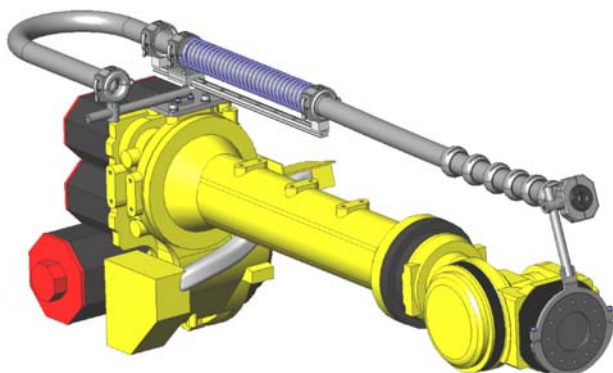

Small Frame Linear Slide Retract

- Standard kit provides 16 inches of retraction

Step 1

Choose Router Diameter

- Less than 36mm
- Less than 29mm
- Less than 23mm

Step 2

Identify robot manufacturer and model

Step 3

Identify utility bundle

- Complete utilities or
- Bundle diameter