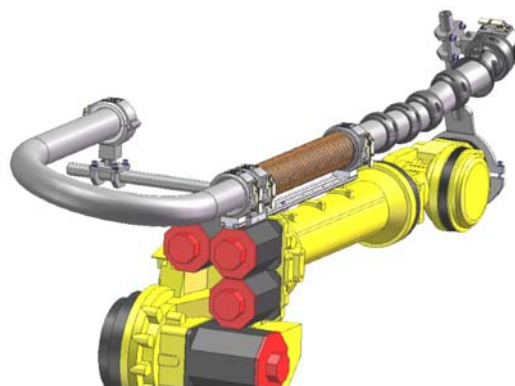

Small Frame Linear Slide Retract

- Standard kit provides 16 inches of retraction

Step 1

Choose Router Diameter

- Less than 36mm
- Less than 29mm
- Less than 23mm

Step 2

Identify robot manufacturer and model

Step 3

Identify utility bundle

- Complete utilities or
- Bundle diameter