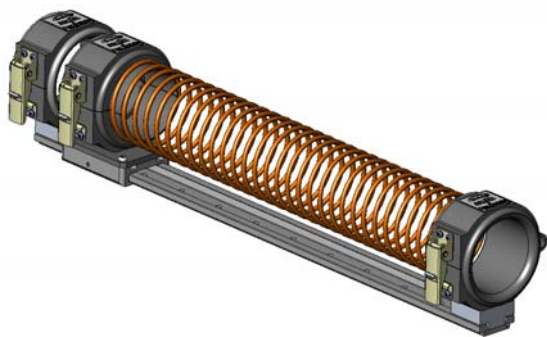

Medium Frame Linear Slide Retract

- Standard kit provides 22 inches of retraction

Step 1

Choose Router Diameter

- Less than 70mm
- Less than 56mm
- Less than 48mm

Step 2

Identify robot manufacturer and model

Step 3

Identify utility bundle

- Complete utilities or
- Bundle diameter

Notice: The information contained herein is, to the best of our knowledge, true, accurate and reliable. Since procedures and conditions under which these products may be used are beyond our control, no warranty, expressed or implied, is made to their performance.

Syndevco Inc.

24205 Telegraph Rd - Southfield MI 48033
Toll Free: (800) 356-2839 Local: (248) 356-2839 Fax: (248) 356-0928
visit us at: www.syndevco.com