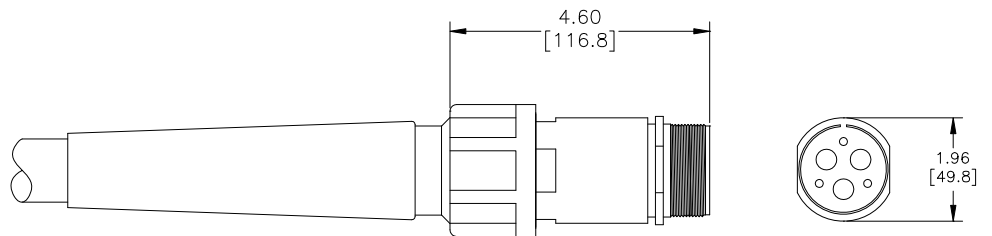

C2 Series Transgun Cables

(248) 356-2839

Industrial strength connectors, with urethane strain reliefs for longer service life

FEATURES

- 6 AWG - 4 AWG power conductor choices
- Auxiliary conductors available for control connections
- Military style (fine thread style) mating connection
- Choose mating panel mounts from C2 Series Panel Mounts
- Design assistance readily available
- Dressout assistance readily available
- 'Value Added' services available— power distribution assemblies, dense packs, complete dressouts

DIMENSIONS

90 Degree Plug

Dimensions are reference only— for exact information please see a Syndevco Representative.

Straight Receptacle

Units of Measure: inches
[mm]

Notice: The information contained herein is, to the best of our knowledge, true, accurate and reliable. Since procedures and conditions under which these products may be used are beyond our control, no warranty, expressed or implied, is made to their performance.