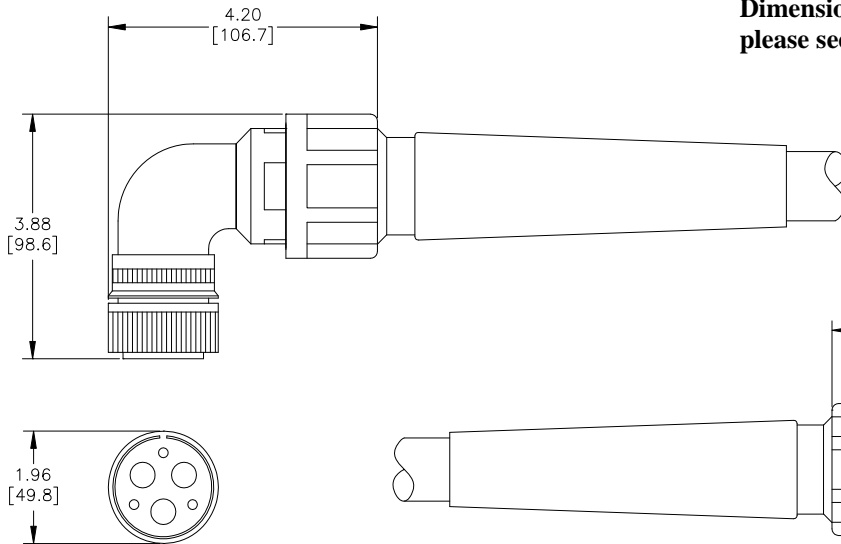

C2 Series Transgun Cables

(248) 356-2839

Industrial strength connectors, with urethane strain reliefs for longer service life

FEATURES

- 6 AWG - 4 AWG power conductor choices
- Auxiliary conductors available for control connections
- Military style (fine thread style) mating connection
- Choose mating panel mounts from C2 Series Panel Mounts
- Design assistance readily available
- Dressout assistance readily available
- 'Value Added' services available— power distribution assemblies, dense packs, complete dressouts

DIMENSIONS

90 Degree Plug

Dimensions are reference only— for exact information please see a Syndevco Representative.

Straight Receptacle

Units of Measure: inches
[mm]

Notice: The information contained herein is, to the best of our knowledge, true, accurate and reliable. Since procedures and conditions under which these products may be used are beyond our control, no warranty, expressed or implied, is made to their performance.