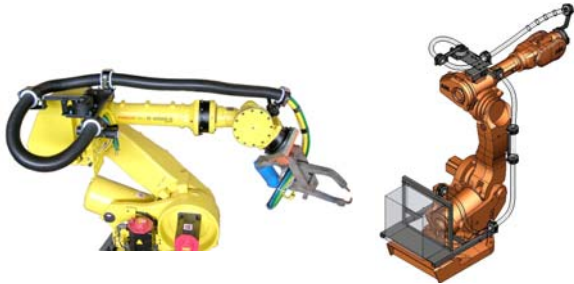

Robot Dressings/ Cable Management & Power Distribution

Engineered Solutions & Services