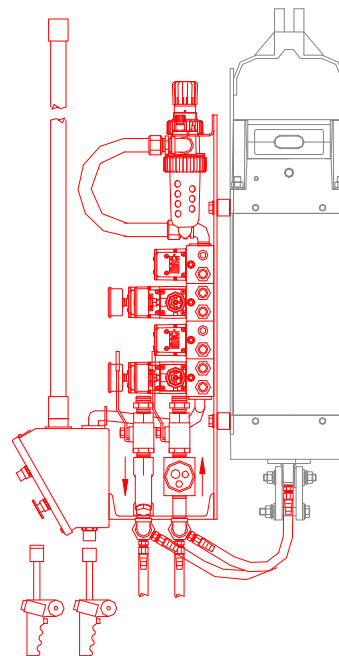

MANUAL GUN DENSE PACK (EXAMPLE)

Notice: The information contained herein is, to the best of our knowledge, true, accurate and reliable. Since procedures and conditions under which these products may be used are beyond our control, no warranty, expressed or implied, is made to their performance.

Syndevco Inc.

Sheet: 141114

24205 Telegraph Rd - Southfield MI 48033

Toll Free: (800) 356-2839 Local: (248) 356-2839 Fax: (248) 356-0928

visit us at: www.syndevco.com