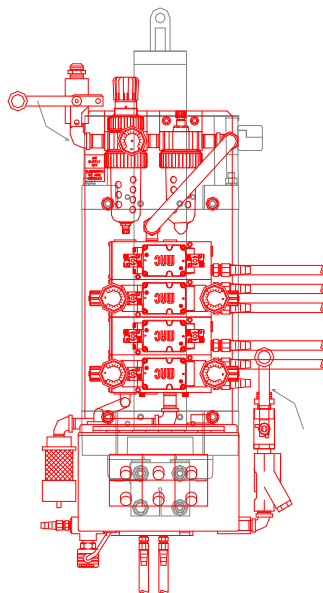

MANUAL GUN DENSE PACK (EXAMPLE)

Notice: The information contained herein is, to the best of our knowledge, true, accurate and reliable. Since procedures and conditions under which these products may be used are beyond our control, no warranty, expressed or implied, is made to their performance.

Syndevco Inc.

Sheet: 141114

24205 Telegraph Rd - Southfield MI 48033

Toll Free: (800) 356-2839 Local: (248) 356-2839 Fax: (248) 356-0928

visit us at: www.syndevco.com