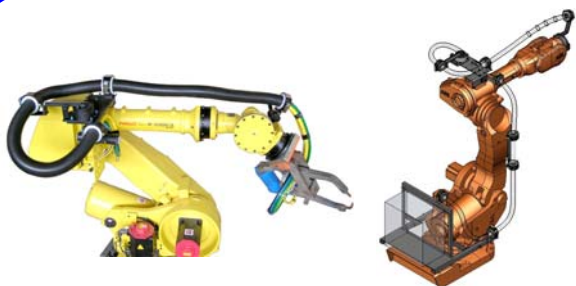

CABLES & GRIPS

CONTROL CABLES

Servo Cables

Rectangular Connectors

Circular Connectors

POWER CABLES

Transgun Cable and Receptacles

- RF series
- C2 series

Power Plug

- 8000 SERIES

Tap Switch

- 2446 SERIES

CABLE GRIPS

Cage Bushings

- Flat/ Oval
- Round

StrainAid- Urethane

- Straight
- 90 degree

Split Bushings

Robot Dressings/ Cable Management & Power Distribution

Engineered Solutions & Services

Support Assemblies & Manifolds

Clamps & Inserts

Cables & Grips

Brackets & Cable Management