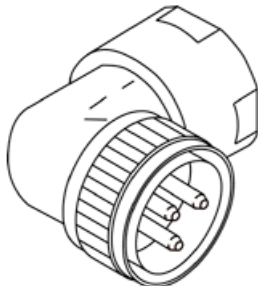

C2M5 Male 90 Degree plug
(Line Side)