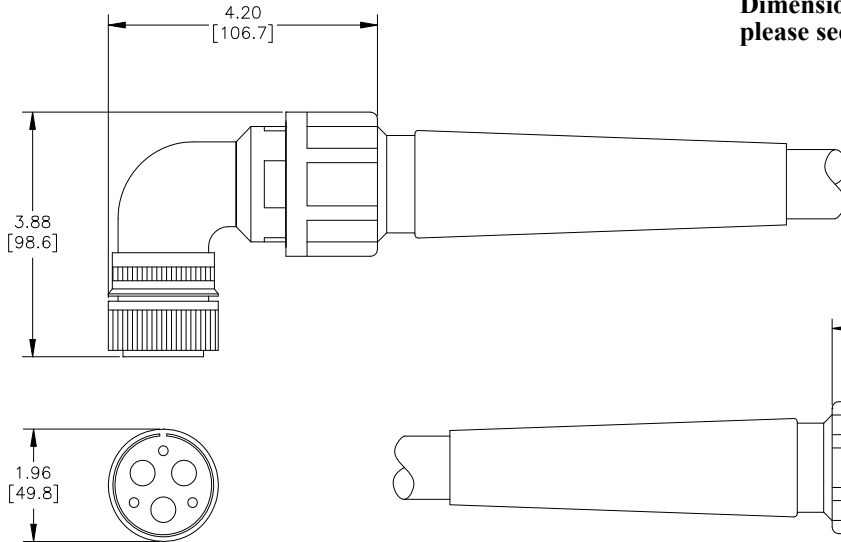

## FEATURES

- 6 AWG - 4 AWG power conductor choices
- Auxiliary conductors available for control connections
- Military style (fine thread style) mating connection
- Choose mating panel mounts from C2 Series Panel Mounts
- Design assistance readily available
- Dressout assistance readily available
- 'Value Added' services available— power distribution assemblies, dense packs, complete dressouts

## DIMENSIONS

### 90 Degree Plug

Dimensions are reference only— for exact information please see a Syndevco Representative.

### Straight Receptacle

Units of Measure: inches  
[mm]

Notice: The information contained herein is, to the best of our knowledge, true, accurate and reliable. Since procedures and conditions under which these products may be used are beyond our control, no warranty, expressed or implied, is made to their performance.