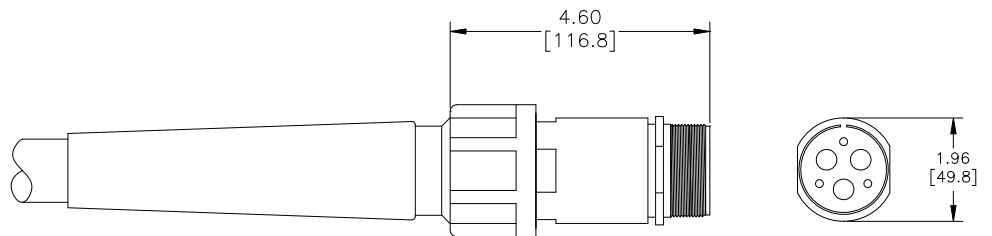

## FEATURES

- 6 AWG - 4 AWG power conductor choices
- Auxiliary conductors available for control connections
- Military style (fine thread style) mating connection
- Choose mating panel mounts from C2 Series Panel Mounts
- Design assistance readily available
- Dressout assistance readily available
- 'Value Added' services available— power distribution assemblies, dense packs, complete dressouts

## DIMENSIONS

### 90 Degree Plug

Dimensions are reference only— for exact information please see a Syndevco Representative.

### Straight Receptacle

Units of Measure: inches  
[mm]

Notice: The information contained herein is, to the best of our knowledge, true, accurate and reliable. Since procedures and conditions under which these products may be used are beyond our control, no warranty, expressed or implied, is made to their performance.