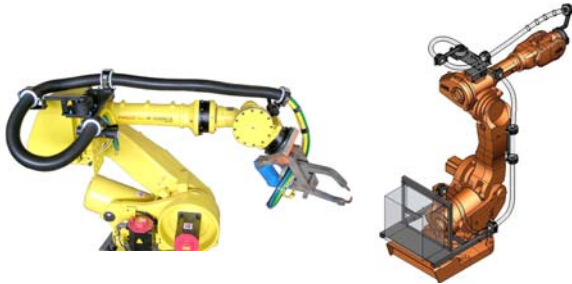

- Single Stack
- Double Stack

Hex Manifolds

- NPT
- BSPT
- BSPP (G-Port)

24205 Telegraph Rd. Southfield, MI 48033

Toll Free: 800-356-2839 Local: 248-356-2839 Fax: 248-356-0928

visit us at: www.syndevco.com

Robot Dressings/ Cable Management & Power Distribution

Engineered Solutions & Services

Support Assemblies & Manifolds

Clamps & Inserts

Cables & Grips

Brackets & Cable Management

Enclosure Assemblies

- Stability– over 50 years in business
- Experienced representation
- Timely response to customer requests/ requirements
- Deliveries– many stocked components to 15 day lead times
- Focused efforts– manufacturing