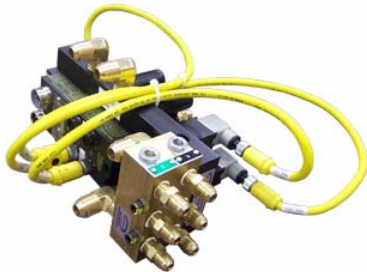

SUPPORT ASSEMBLIES & MANIFOLDS

SUPPORT ASSEMBLIES

Dense Packs

- Gun Mount
- Arm Mount
- Hip Mount
- Base Mount

Utility Assemblies

- Air/ Water
- Air Only

MANIFOLDS

Wye Manifolds

- Single Stack
- Double Stack

Hex Manifolds

- NPT
- BSPT
- BSPP (G-Port)

24205 Telegraph Rd. Southfield, MI 48033

Toll Free: 800-356-2839 Local: 248-356-2839 Fax: 248-356-0928

visit us at: www.syndevco.com