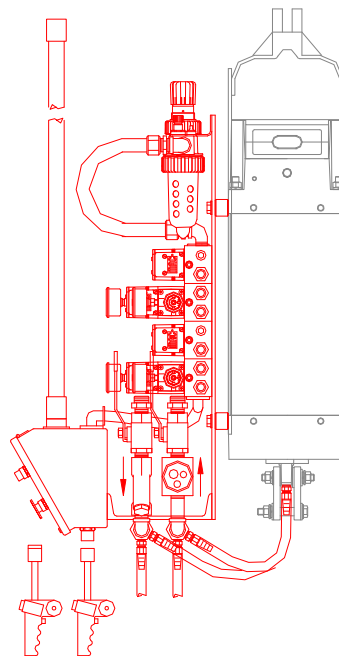

MANUAL GUN DENSE PACK (EXAMPLE)

Notice: The information contained herein is, to the best of our knowledge, true, accurate and reliable. Since procedures and conditions under which these products may be used are beyond our control, no warranty, expressed or implied, is made to their performance.

Syndevco Inc.

Sheet: 230818

24205 Telegraph Rd - Southfield MI 48033

Toll Free: (800) 356-2839 Local: (248) 356-2839 Fax: (248) 356-0928

visit us at: www.syndevco.com