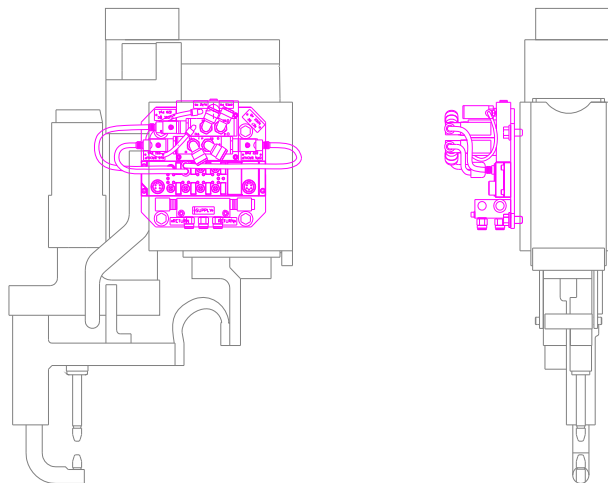

END OF ARM TOOLING DENSE PACK SHOWN

MANUAL GUN DENSE PACK (EXAMPLE)

Notice: The information contained herein is, to the best of our knowledge, true, accurate and reliable. Since procedures and conditions under which these products may be used are beyond our control, no warranty, expressed or implied, is made to their performance.

Densification Packages (Dense Packs)

ROBOT ARM MOUNT DENSE PACK (EXAMPLE)

ROBOT HIP MOUNT DENSE PACK (EXAMPLE)

ROBOT END OF ARM TOOLING DENSE PACK (EXAMPLE)

Notice: The information contained herein is, to the best of our knowledge, true, accurate and reliable. Since procedures and conditions under which these products may be used are beyond our control, no warranty, expressed or implied, is made to their performance.