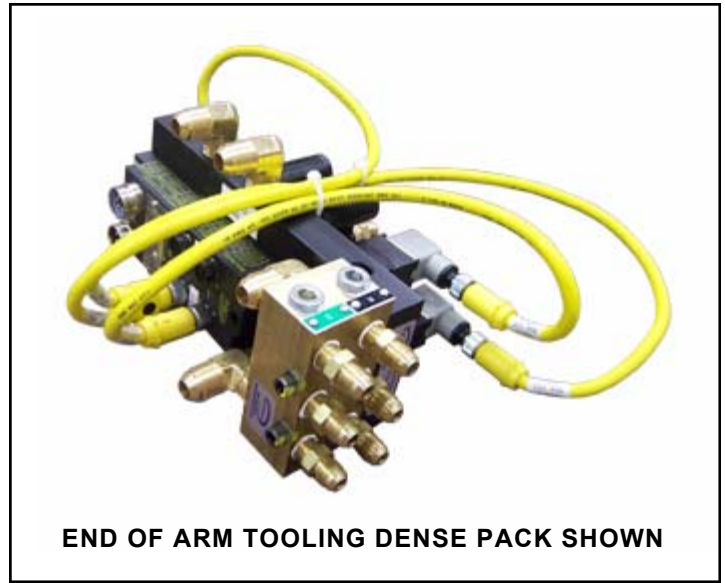

END OF ARM TOOLING DENSE PACK SHOWN