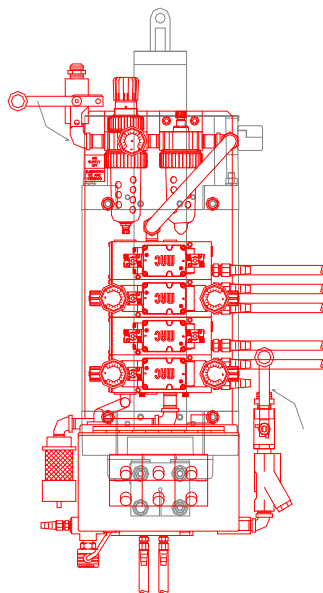

MANUAL GUN DENSE PACK (EXAMPLE)

Notice: The information contained herein is, to the best of our knowledge, true, accurate and reliable. Since procedures and conditions under which these products may be used are beyond our control, no warranty, expressed or implied, is made to their performance.

Syndevco Inc.

Sheet: 230818

24205 Telegraph Rd - Southfield MI 48033

Toll Free: (800) 356-2839 Local: (248) 356-2839 Fax: (248) 356-0928

visit us at: www.syndevco.com